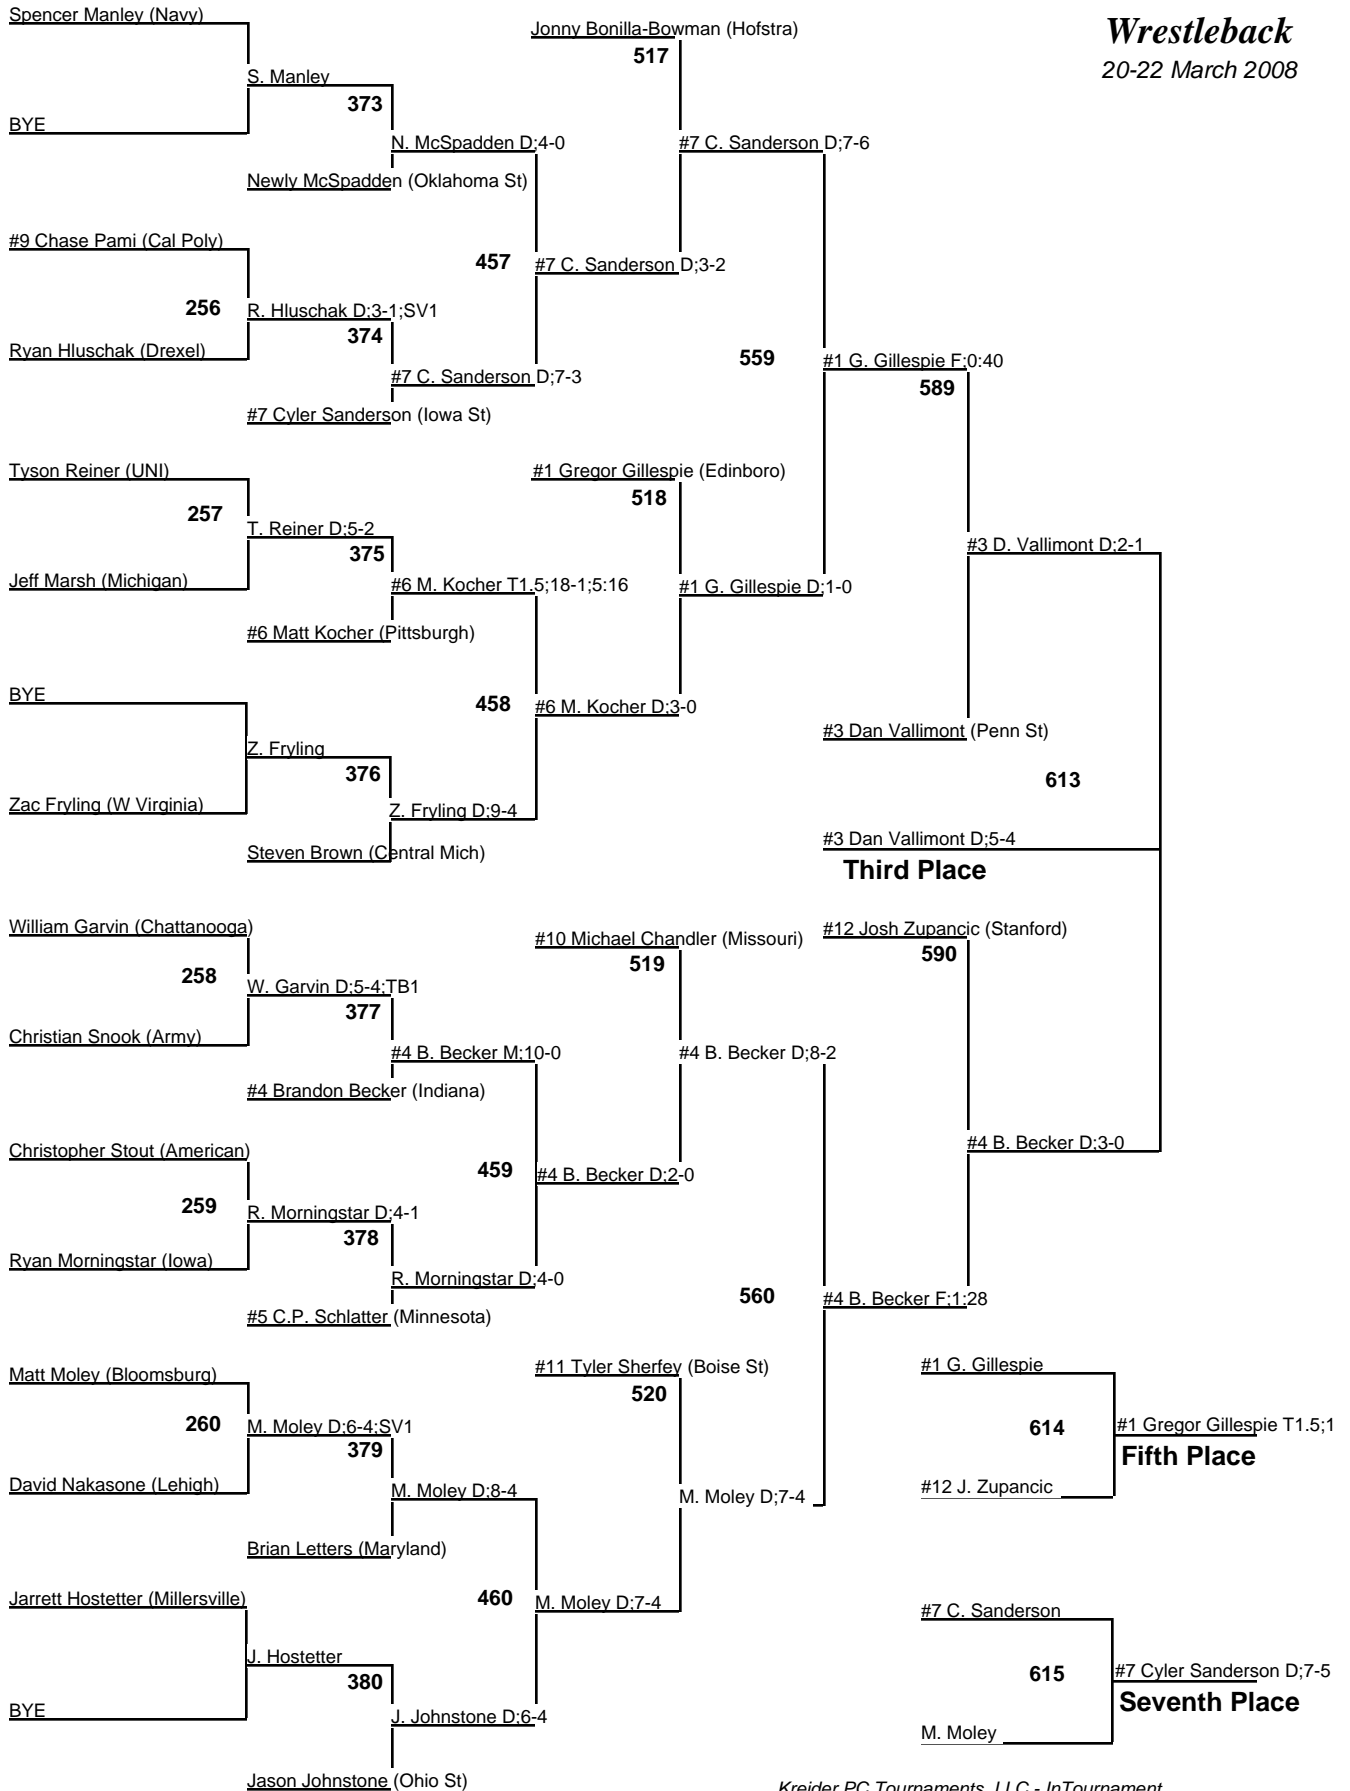

2008 NCAA Division I Wrestling Championships

THURSDAY EVENING	FRIDAY MORNING	FRIDAY EVENING	SATURDAY MORNING

157
Wrestleback
20-22 March 2008