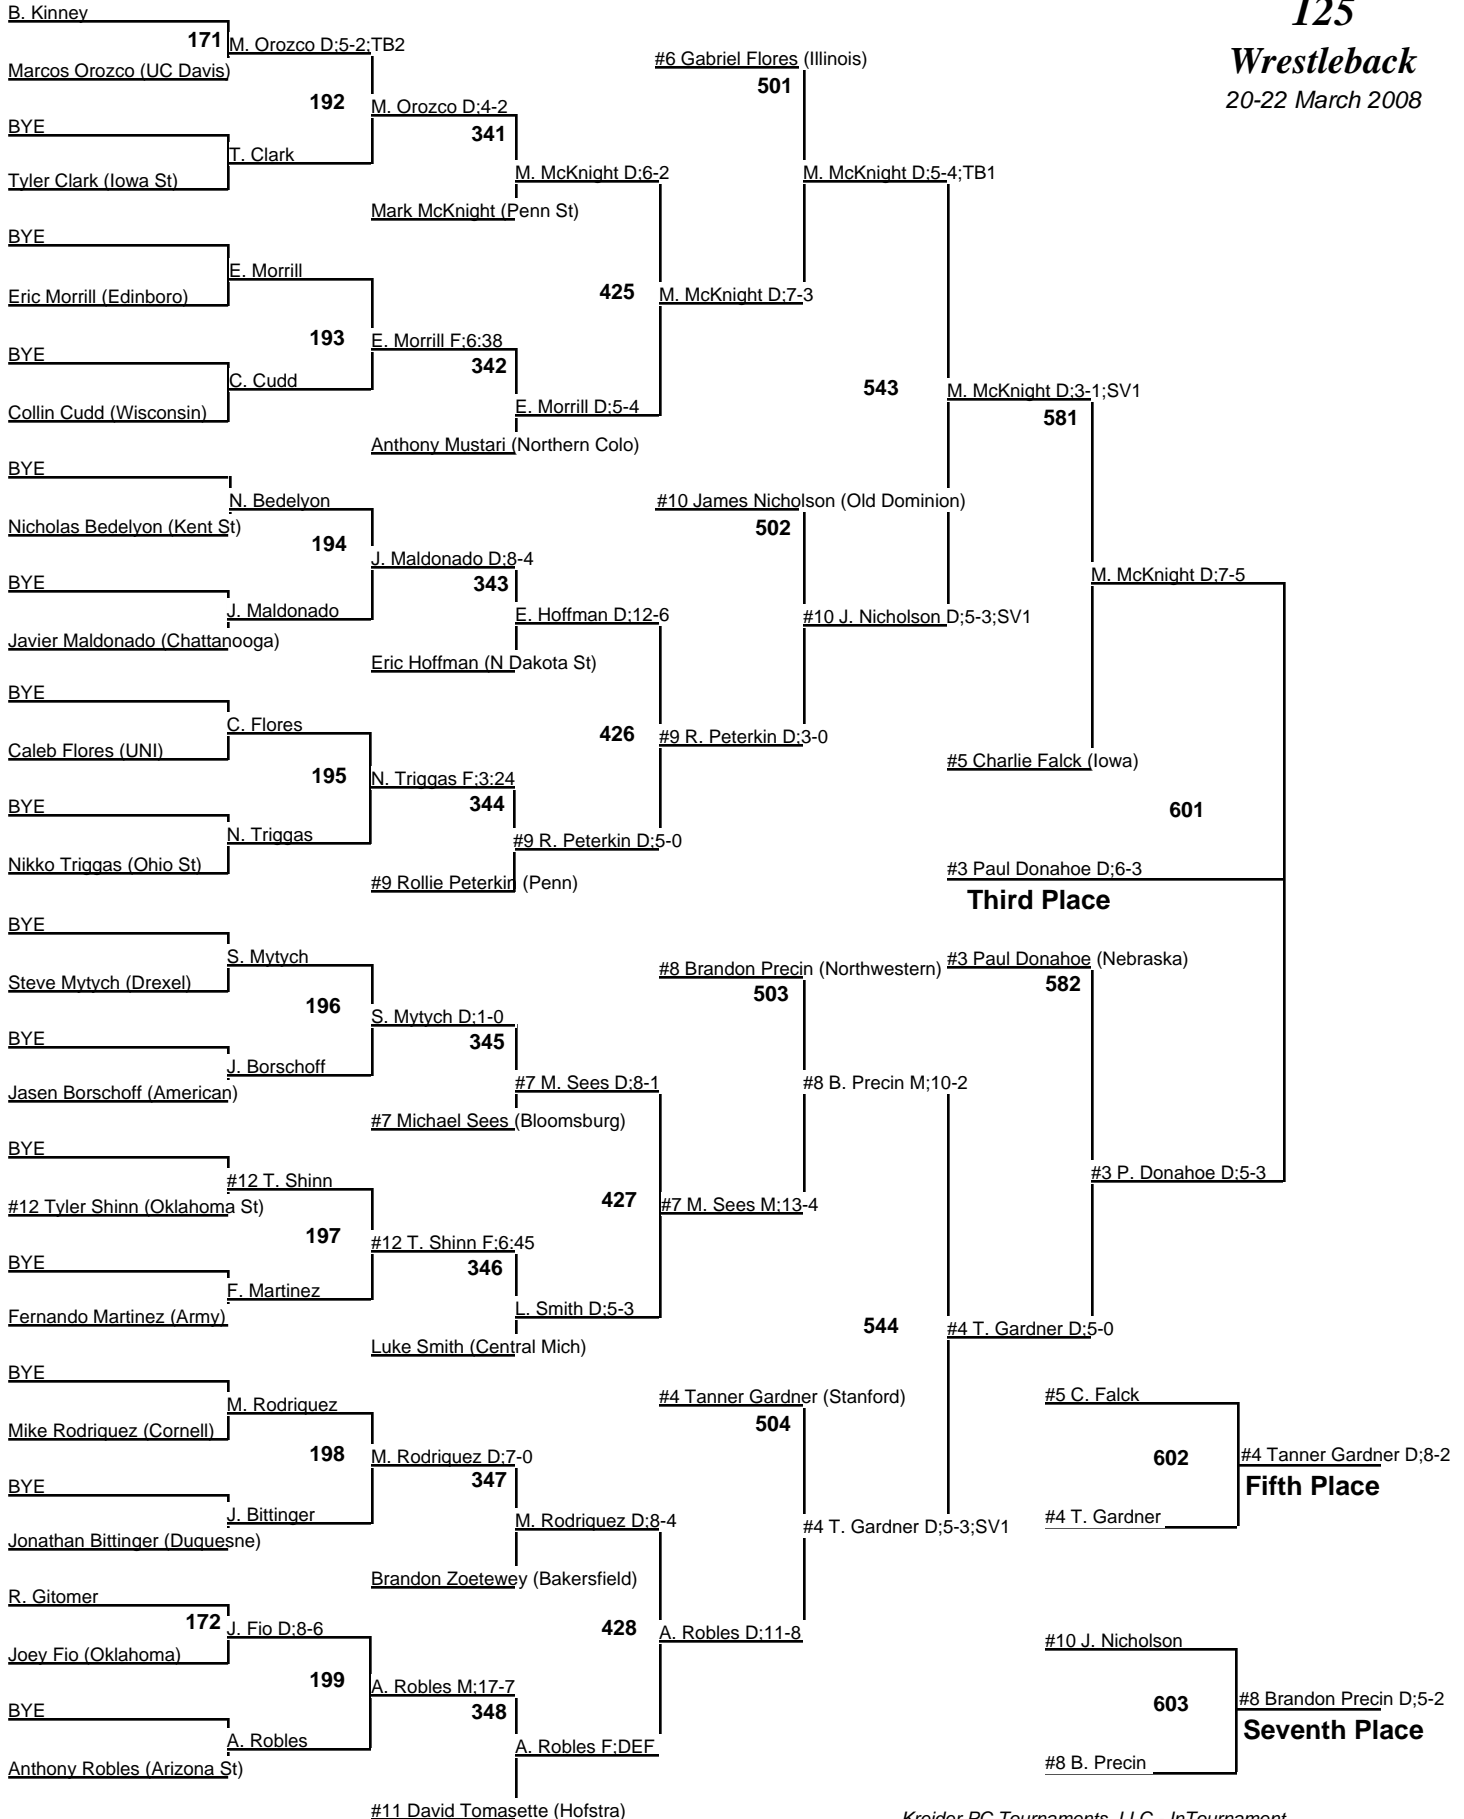

# 2008 NCAA Division I Wrestling Championships

THURSDAY NIGHT	FRIDAY MORNING	FRIDAY NIGHT	SATURDAY MORNING
----------------	----------------	--------------	------------------

125

Wrestleback

20-22 March 2008