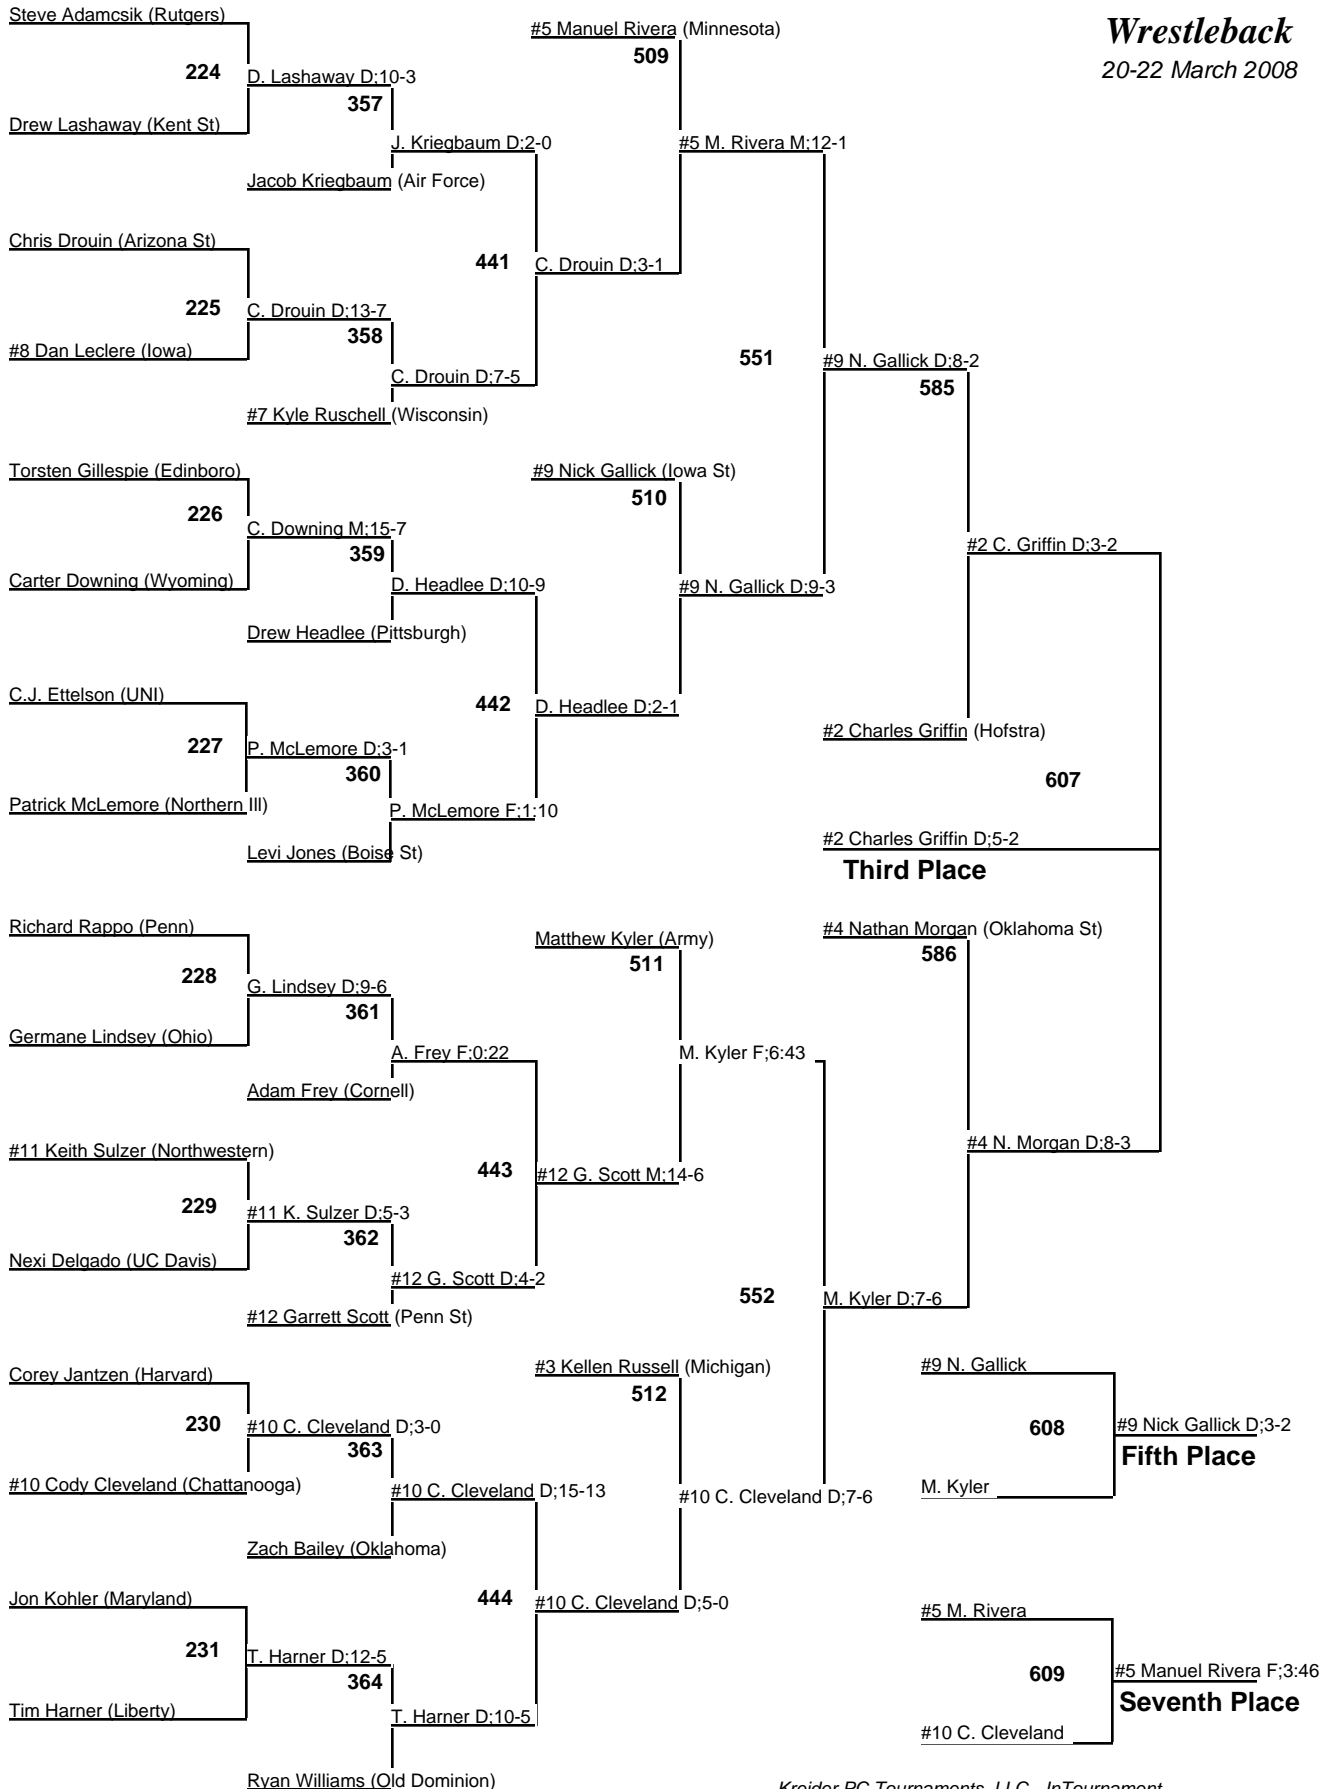

2008 NCAA Division I Wrestling Championships

THURSDAY EVENING	FRIDAY MORNING	FRIDAY EVENING	SATURDAY MORNING

141
Wrestleback
20-22 March 2008