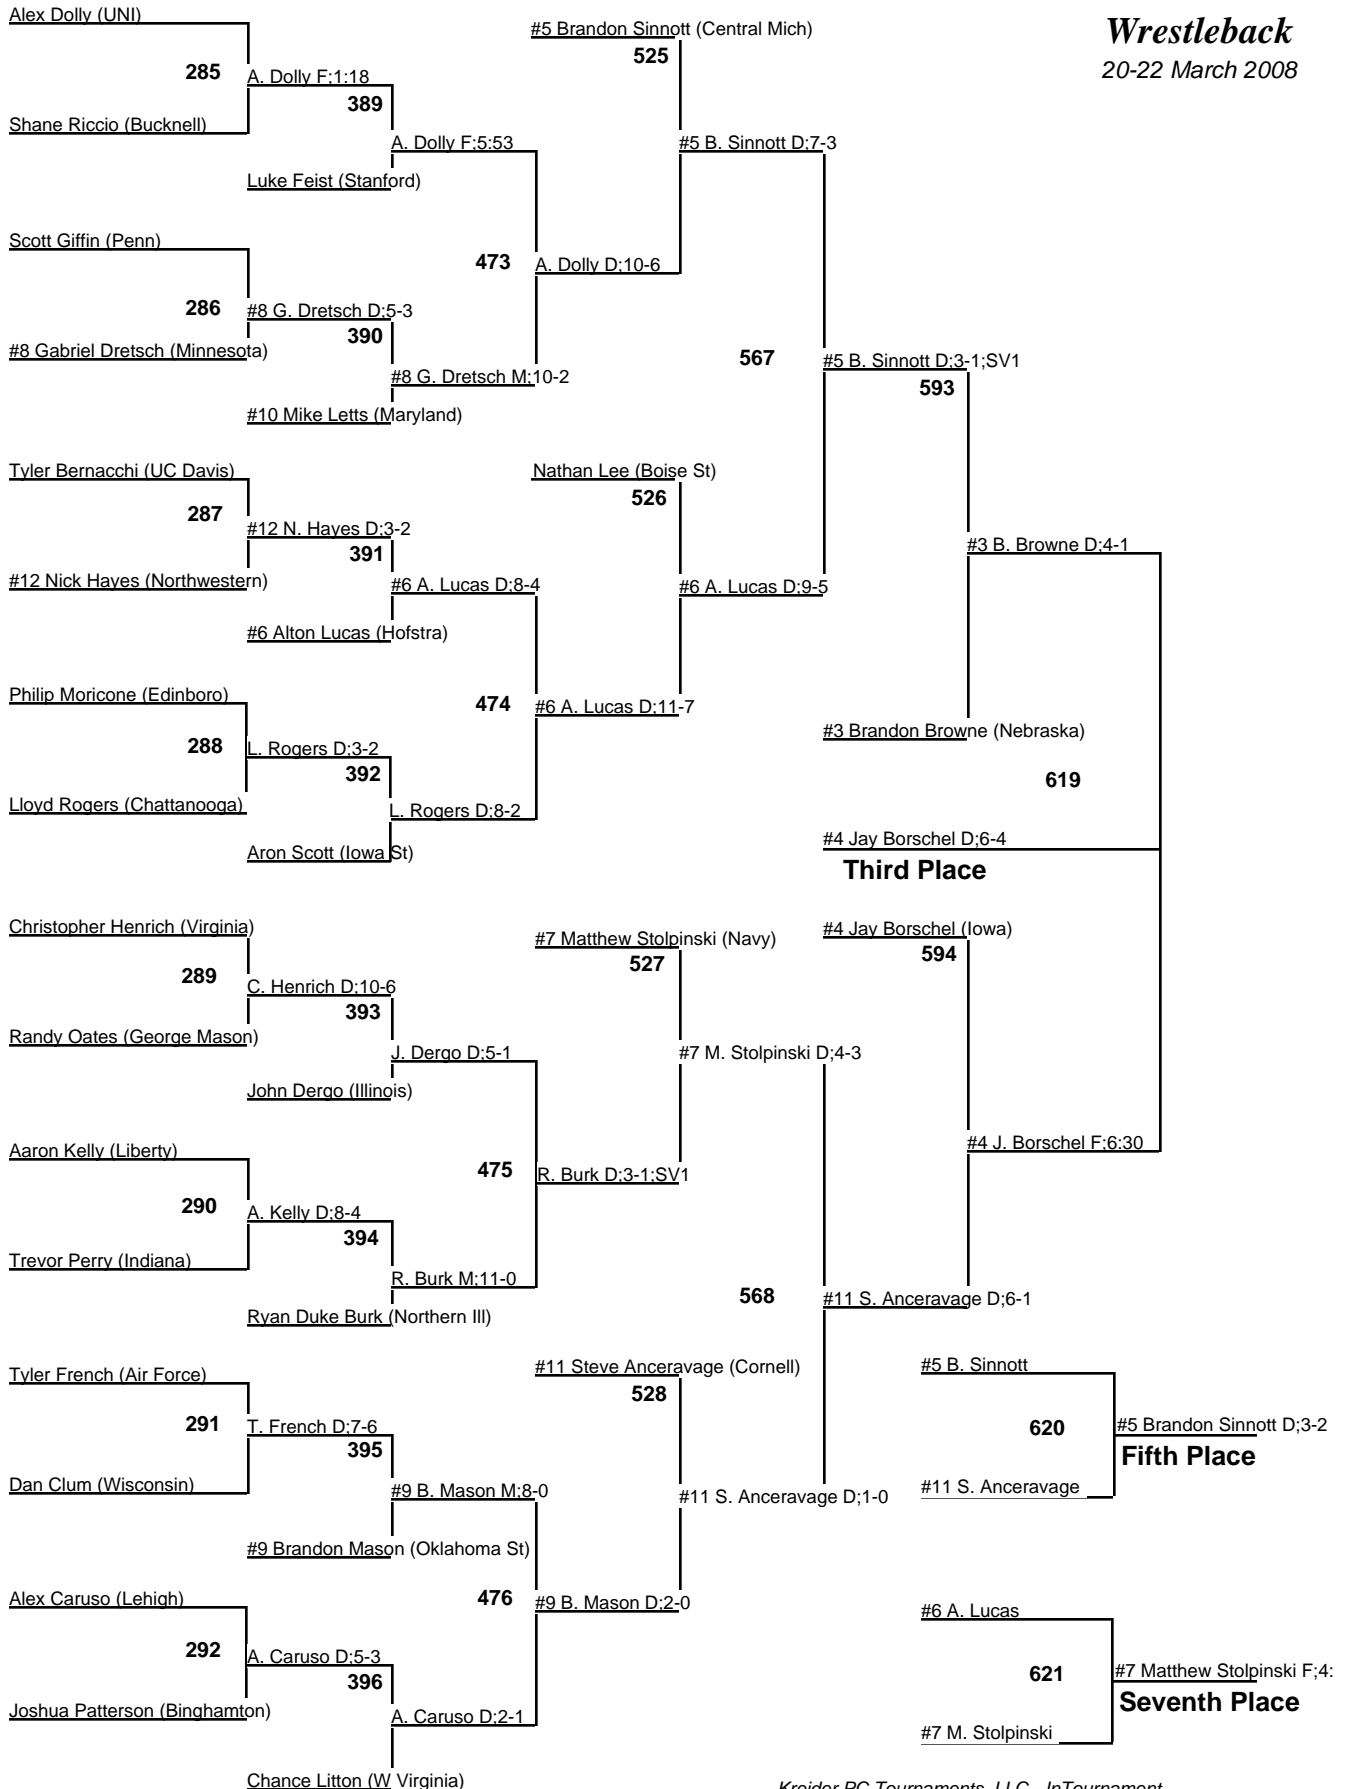

2008 NCAA Division I Wrestling Championships

THURSDAY EVENING	FRIDAY MORNING	FRIDAY EVENING	SATURDAY MORNING

174

Wrestleback

20-22 March 2008