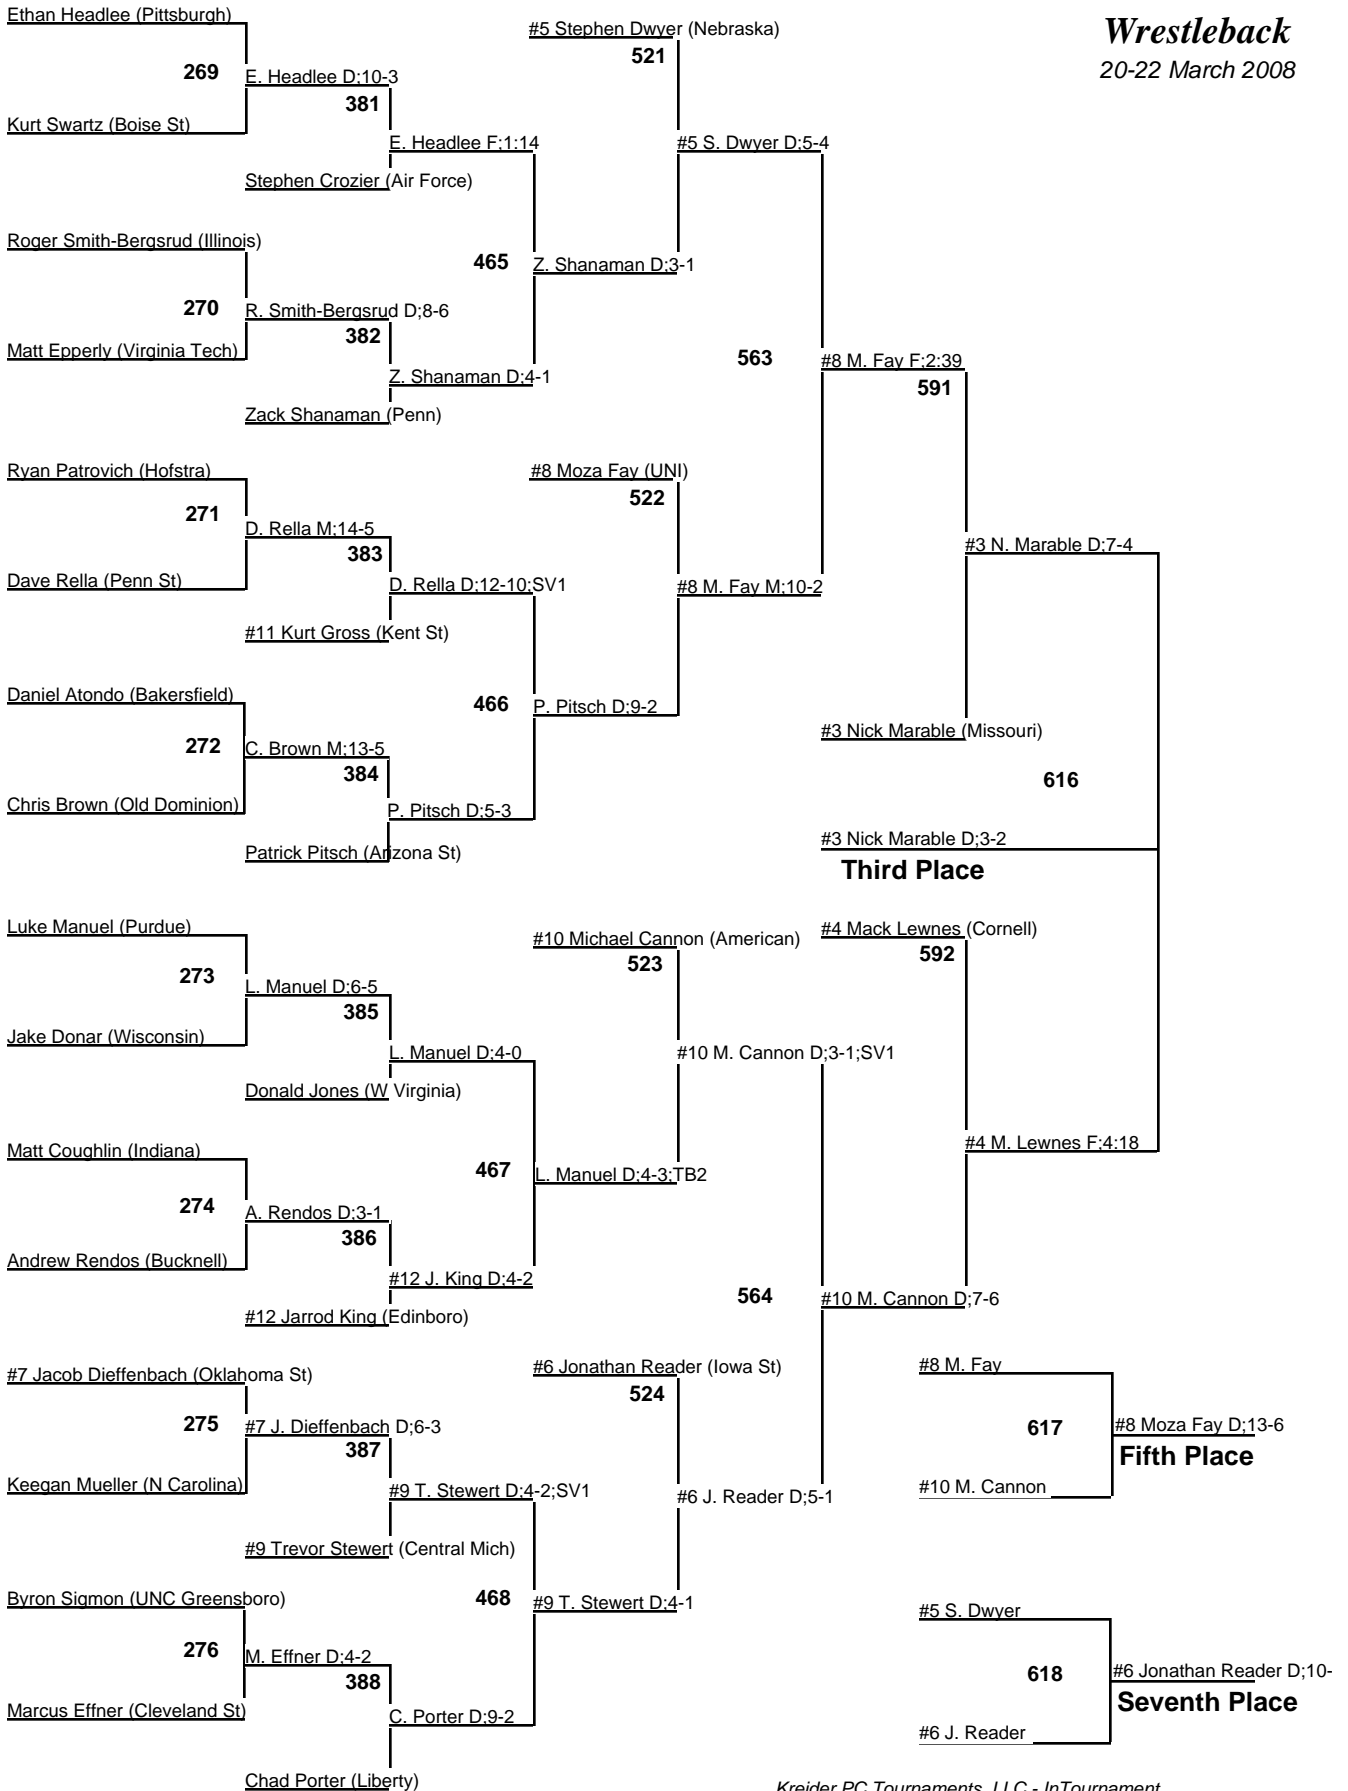

2008 NCAA Division I Wrestling Championships

THURSDAY EVENING	FRIDAY MORNING	FRIDAY EVENING	SATURDAY MORNING

165
Wrestleback
20-22 March 2008