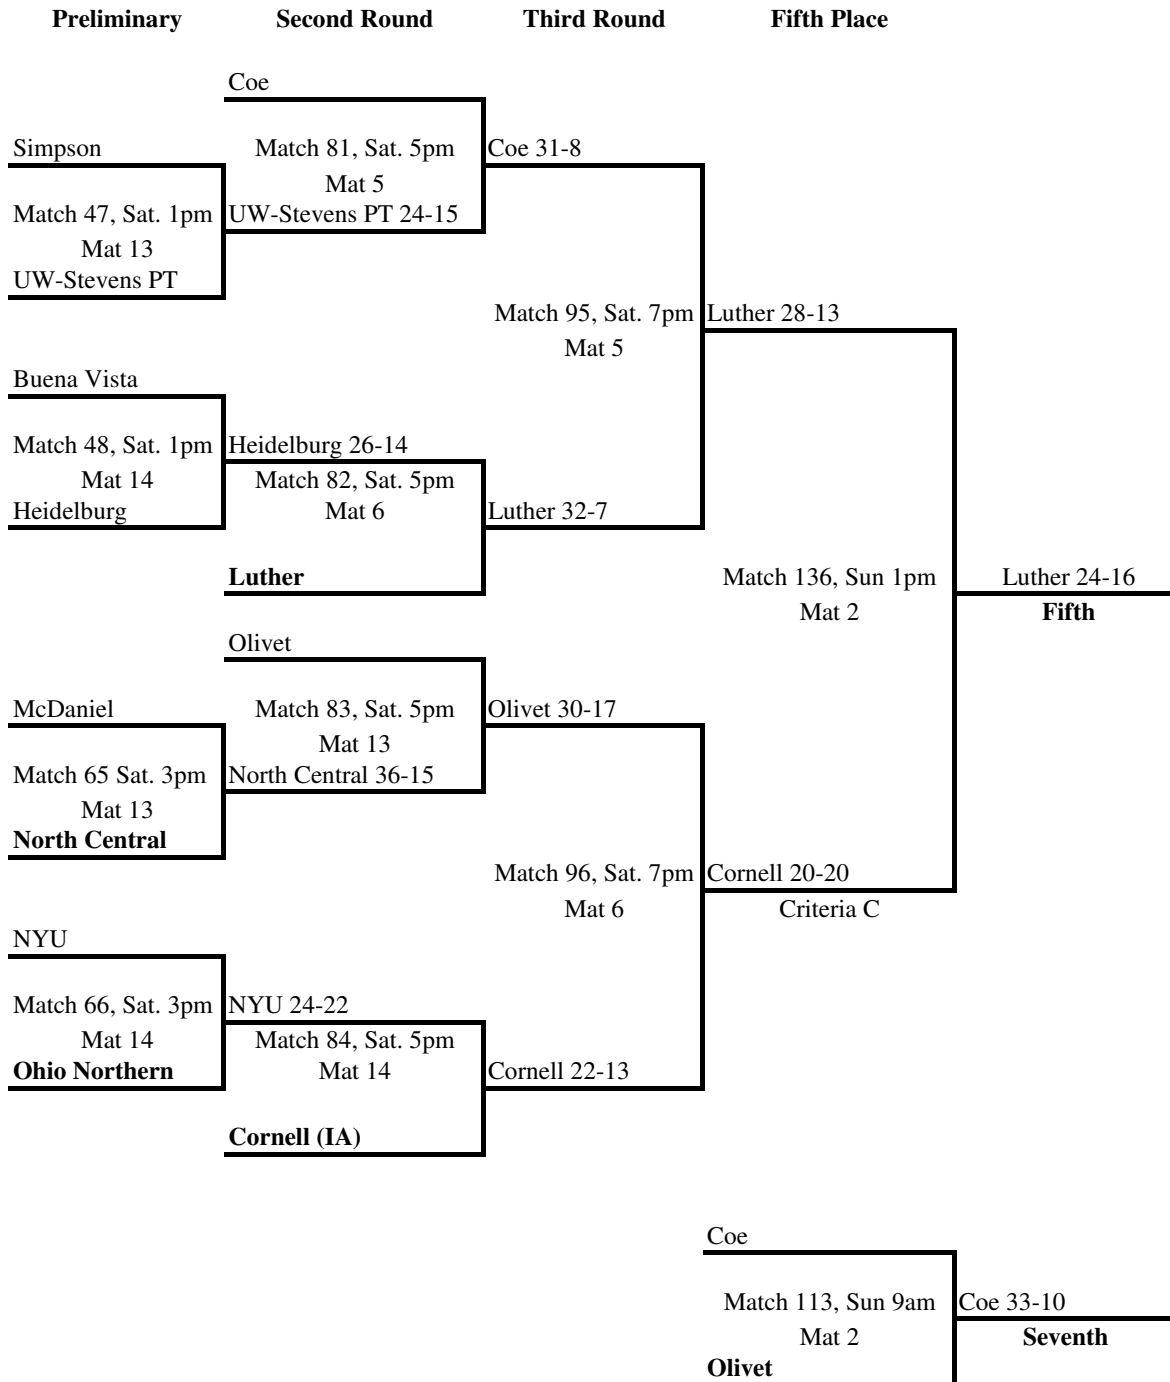

Tournament Bracket

Division III - Consolation