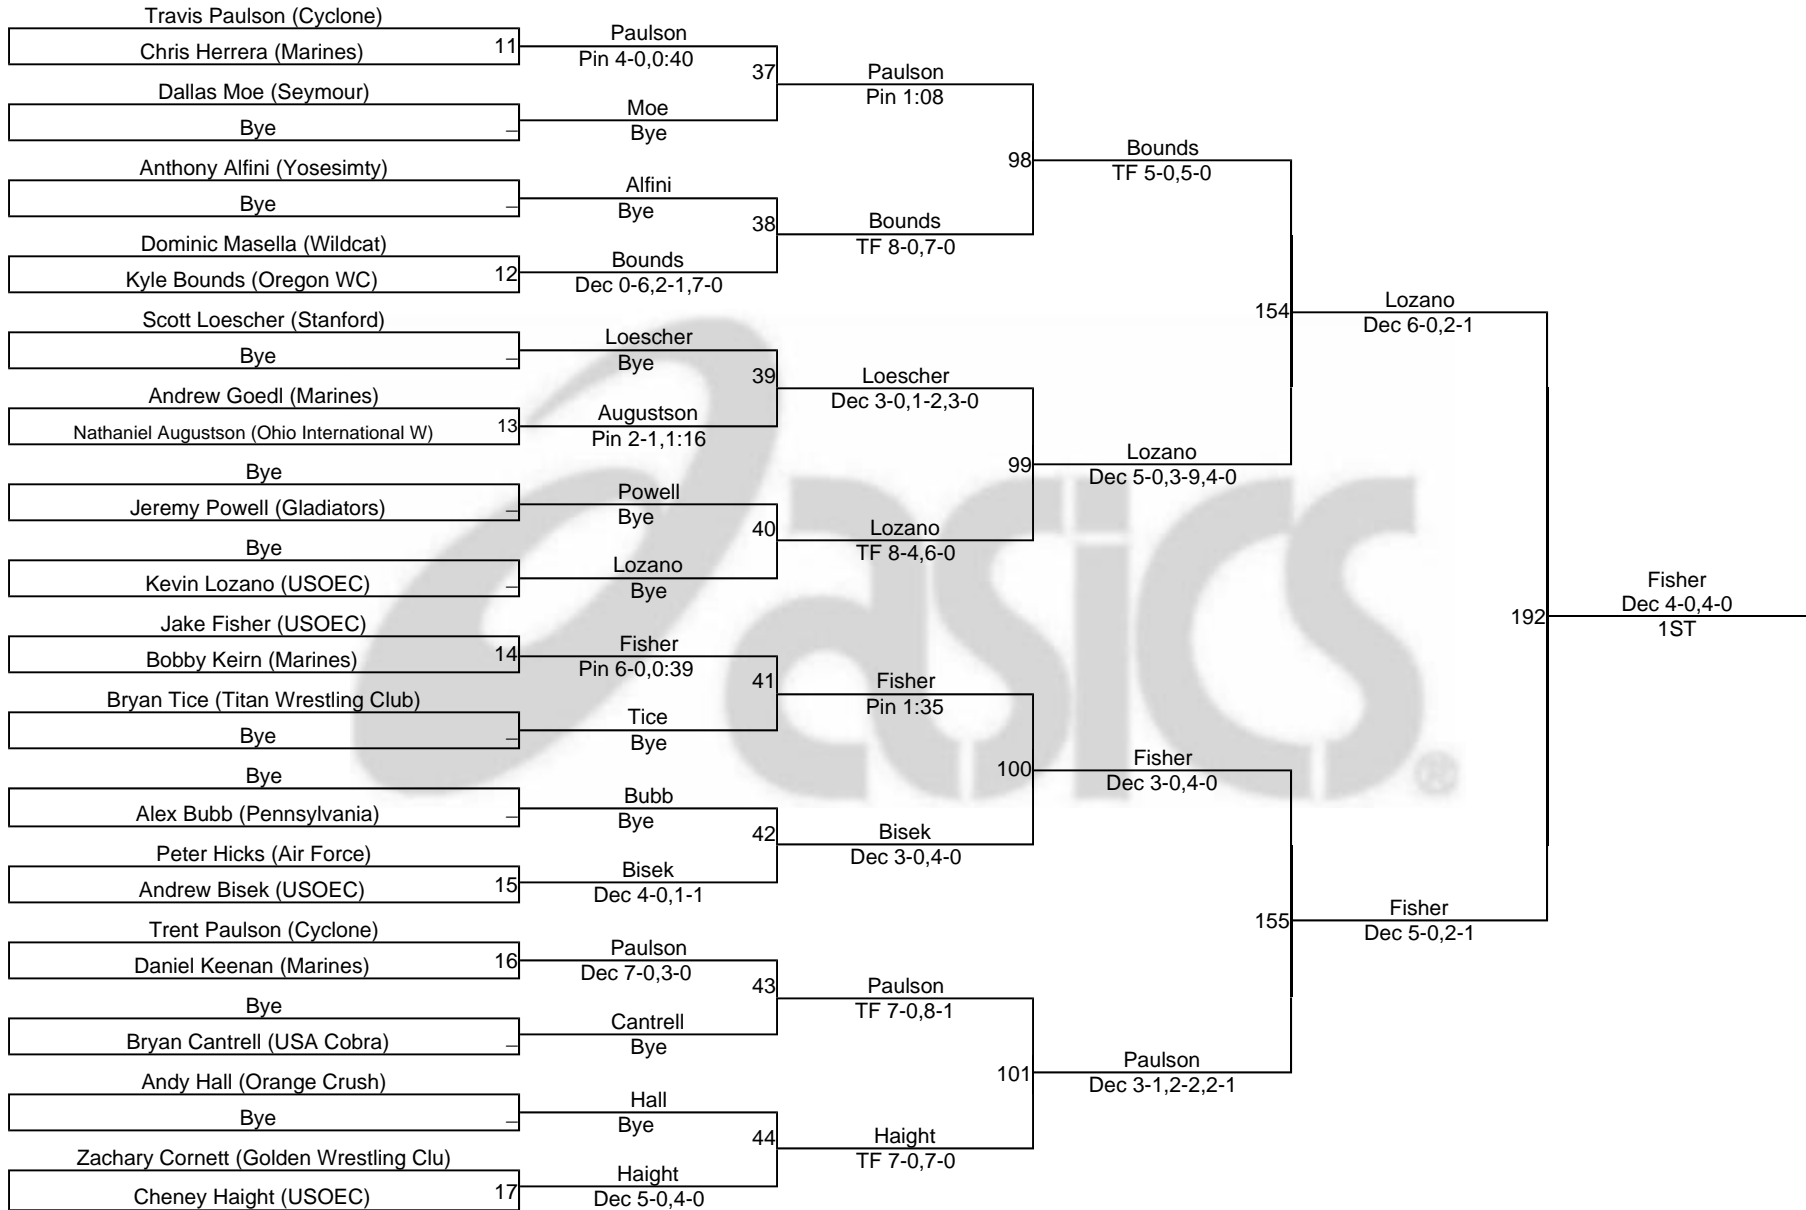

University Greco Nationals

University 66 KG / 145.5 lbs

University Greco Nationals

University 66 KG / 145.5 lbs

University Greco Nationals

University 74 KG / 163 lbs

University Greco Nationals

University 74 KG / 163 lbs