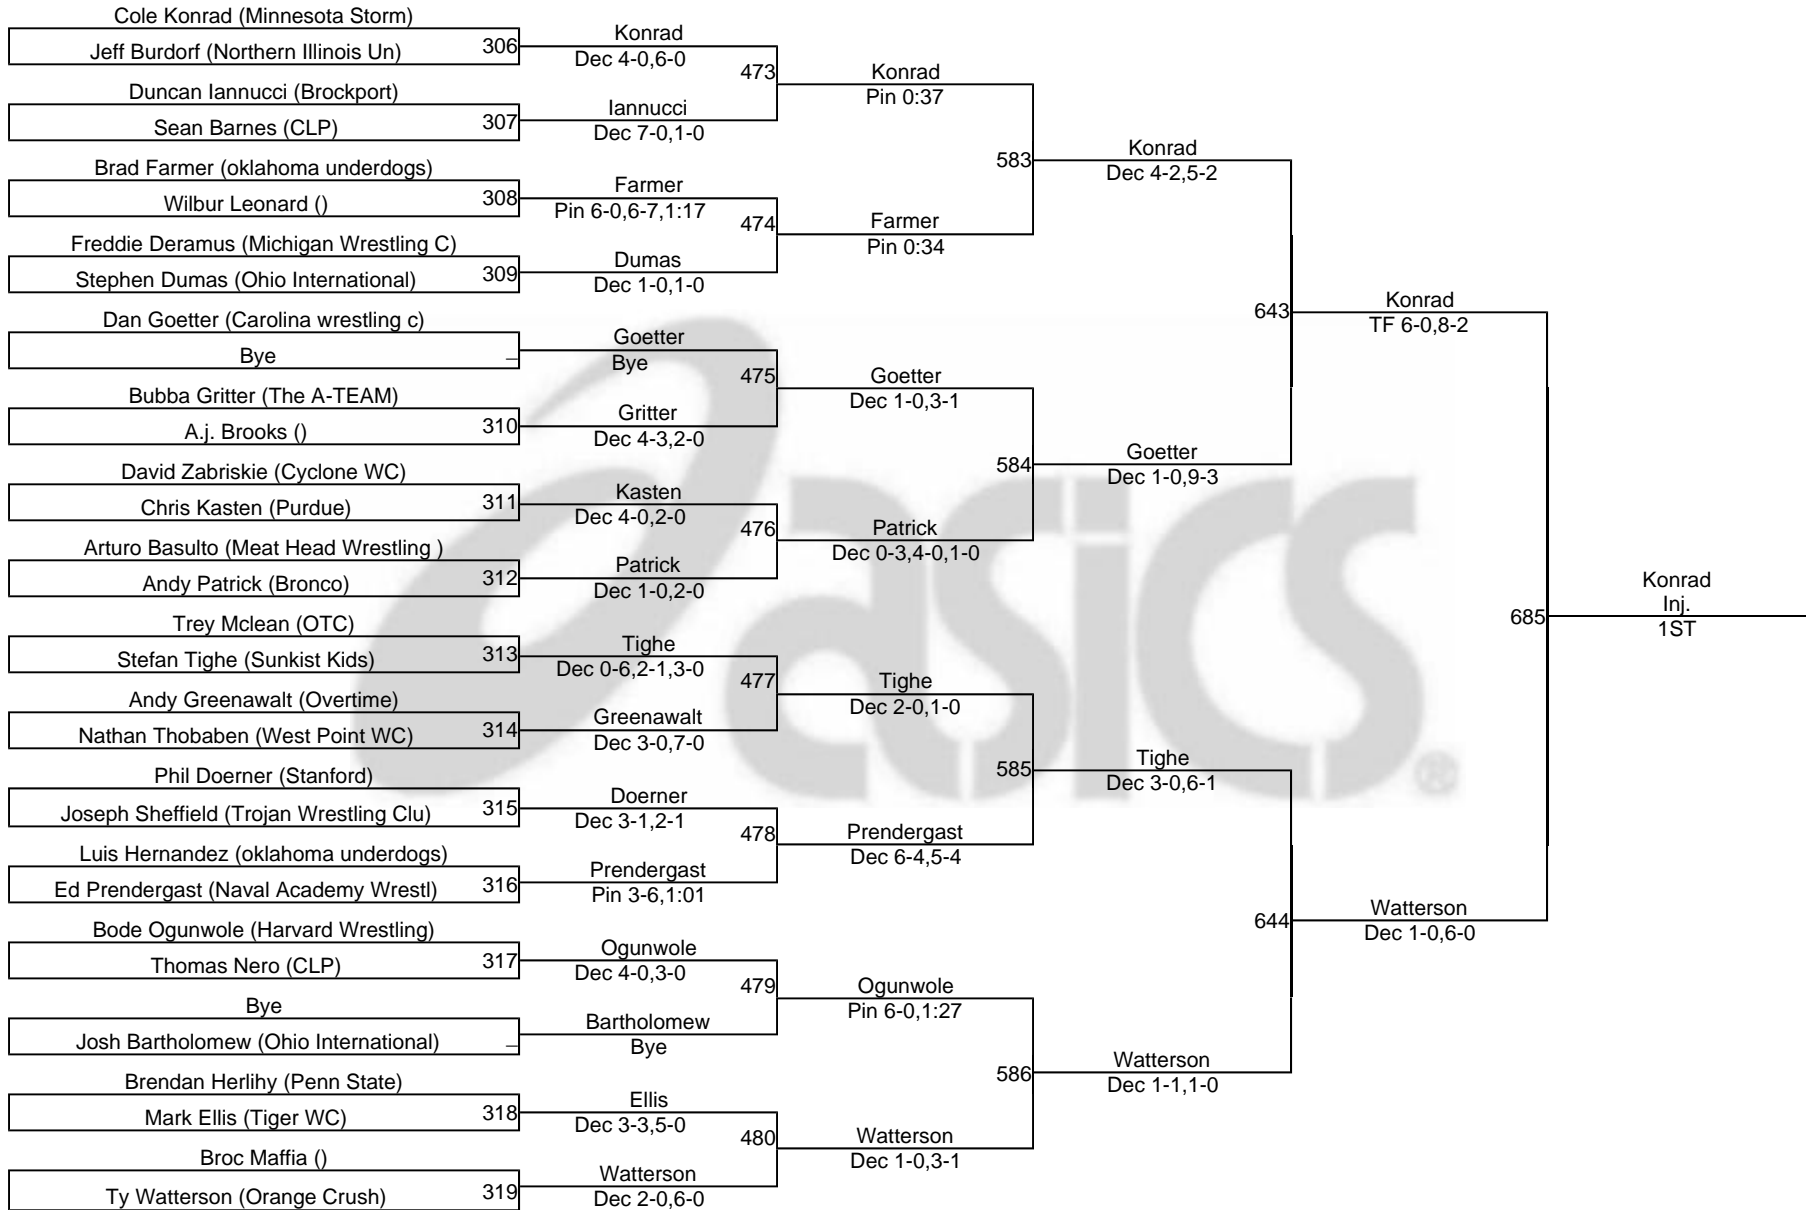

University Freestyle Nationals

University 120 KG / 264.5 lbs