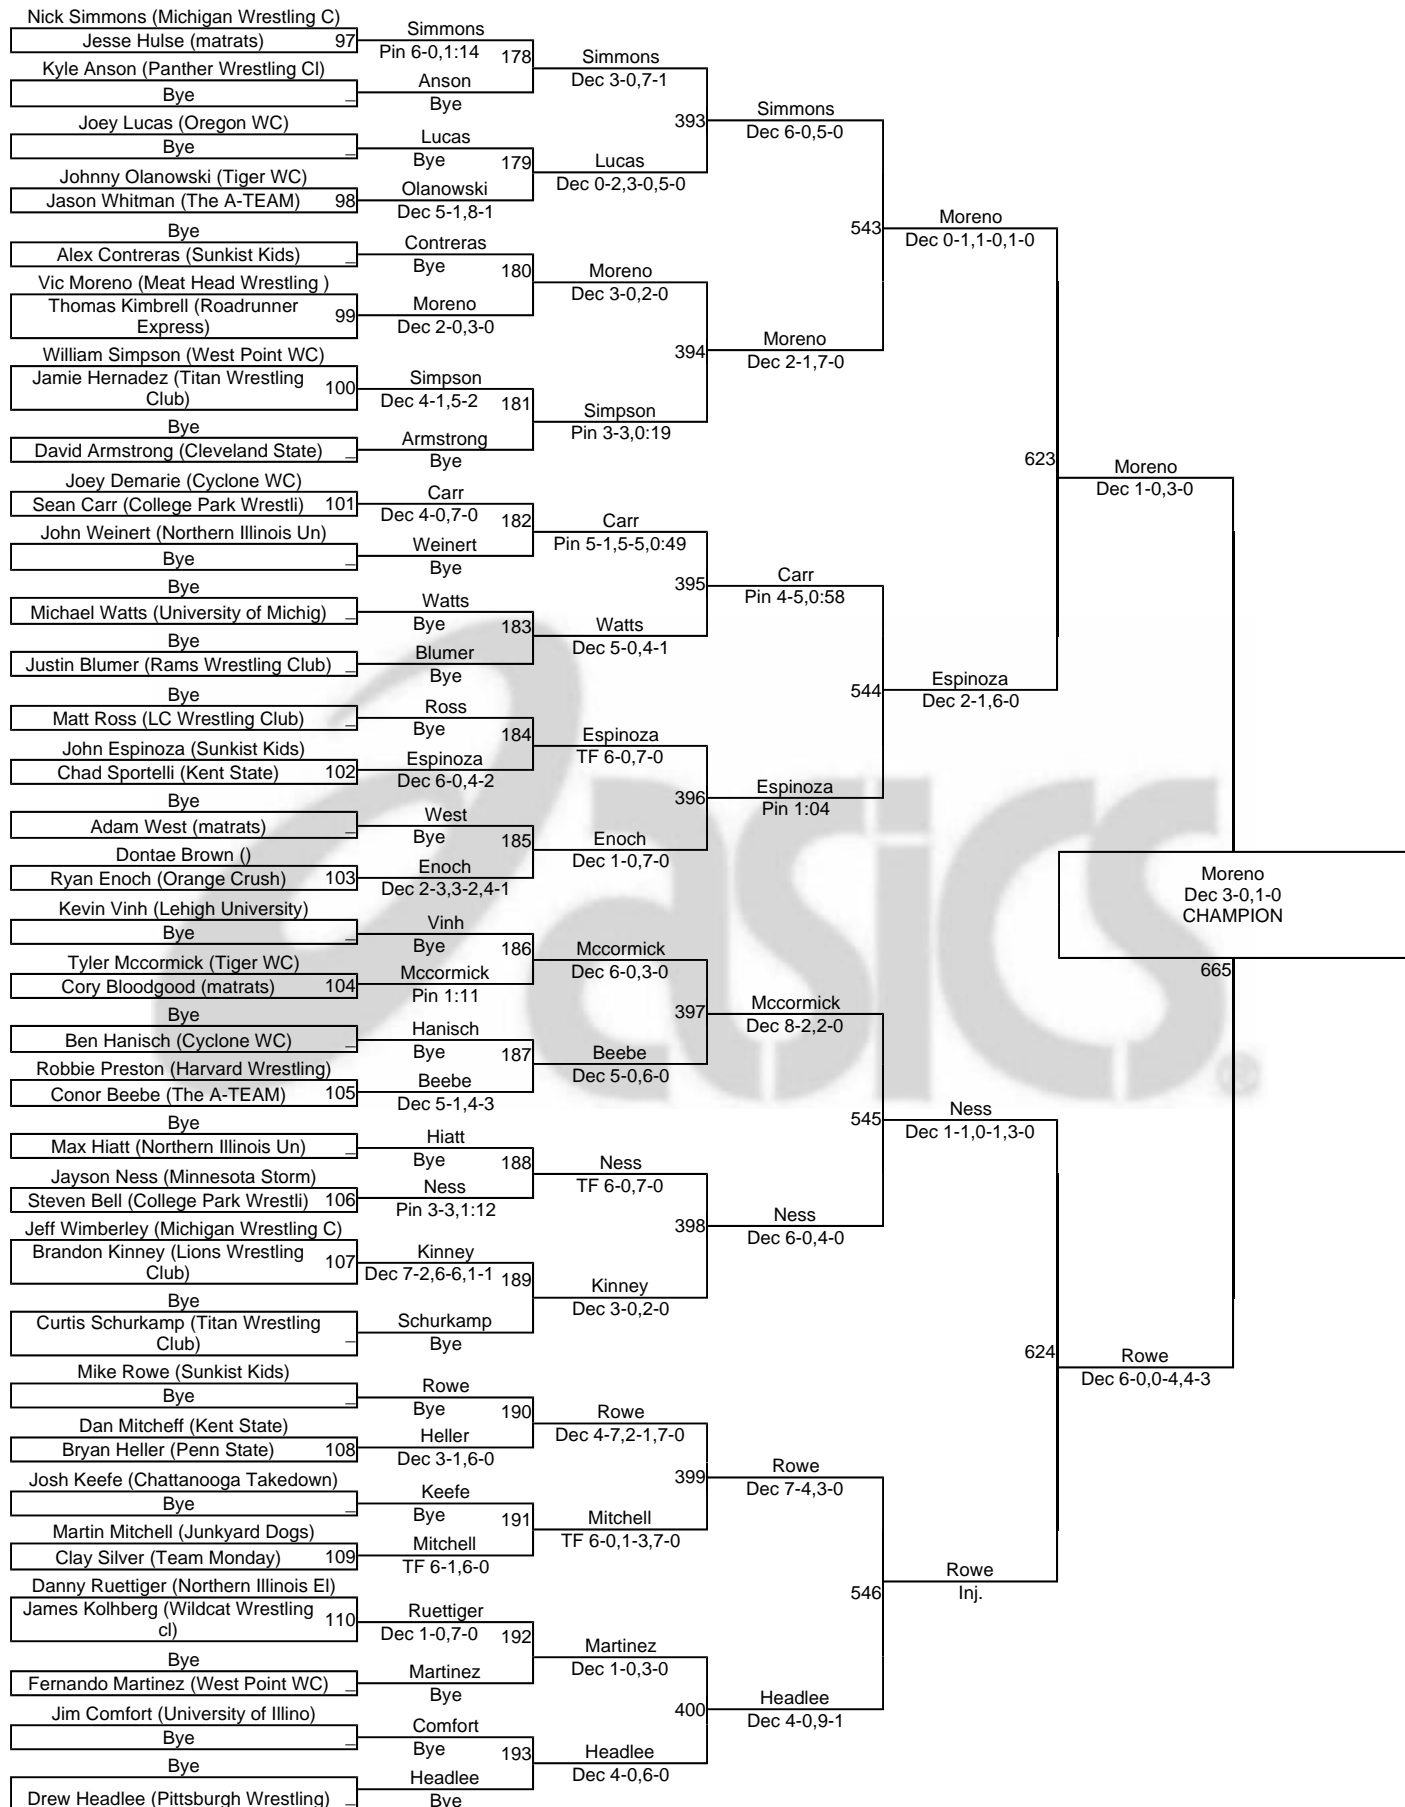

University Freestyle Nationals

University 55 KG / 121 lbs

University Freestyle Nationals

University 60 KG / 132.25 lbs

University Freestyle Nationals

University 60 KG / 132.25 lbs

University Freestyle Nationals

University 66 KG / 145.5 lbs

University Freestyle Nationals

University 66 KG / 145.5 lbs

University Freestyle Nationals

University 74 KG / 163 lbs

University Freestyle Nationals

University 74 KG / 163 lbs

University Freestyle Nationals

University 120 KG / 264.5 lbs

University Freestyle Nationals

University 120 KG / 264.5 lbs