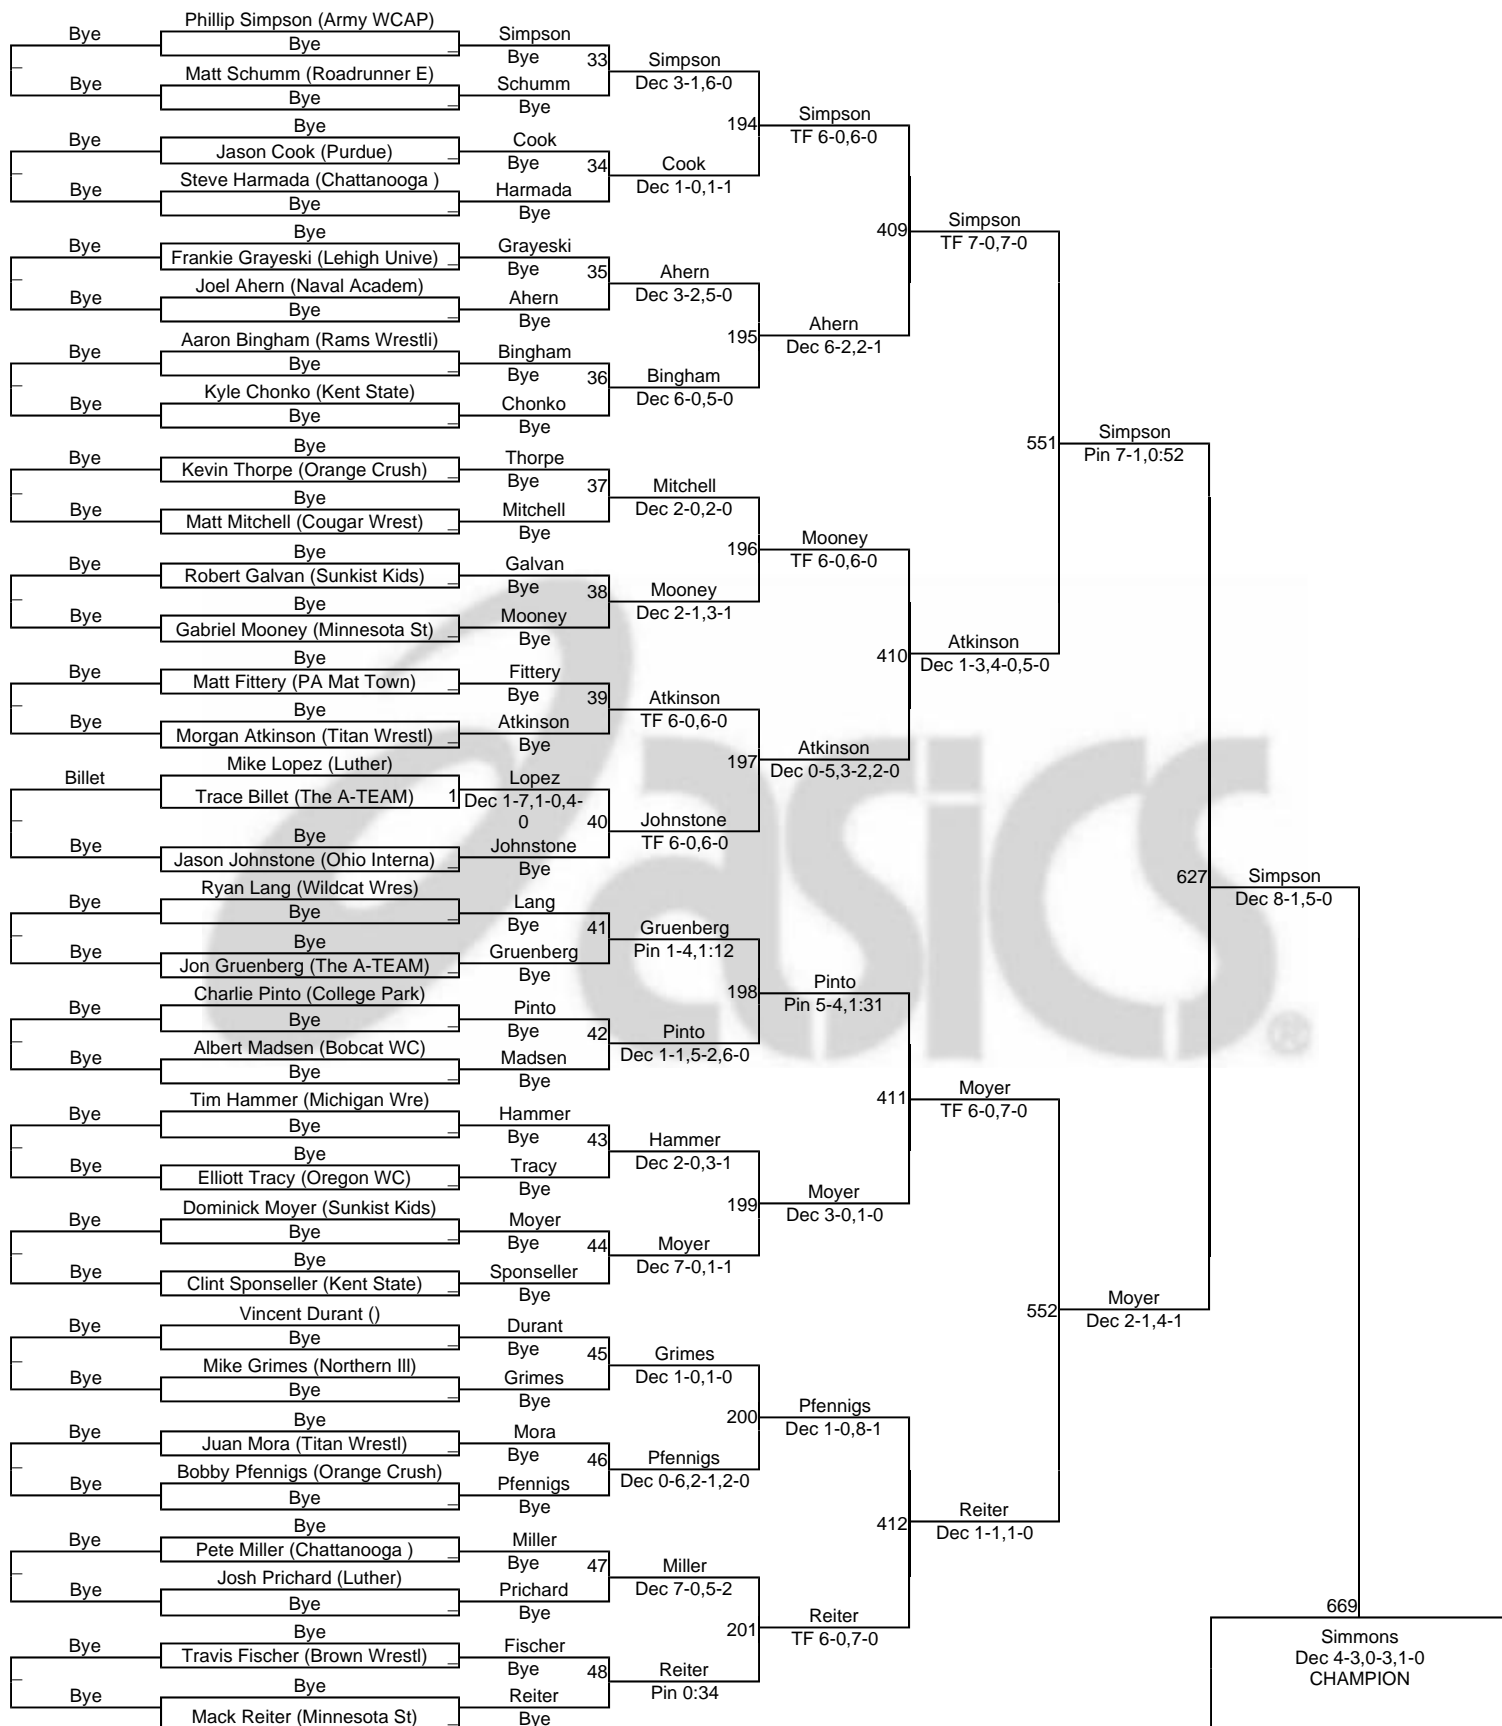

University Freestyle Nationals

University 55 KG / 121 lbs

University Freestyle Nationals

University 60 KG / 132.25 lbs

University Freestyle Nationals

University 60 KG / 132.25 lbs

University Freestyle Nationals

University 66 KG / 145.5 lbs

University Freestyle Nationals

University 66 KG / 145.5 lbs

University Freestyle Nationals

University 74 KG / 163 lbs

University Freestyle Nationals

University 74 KG / 163 lbs

University Freestyle Nationals