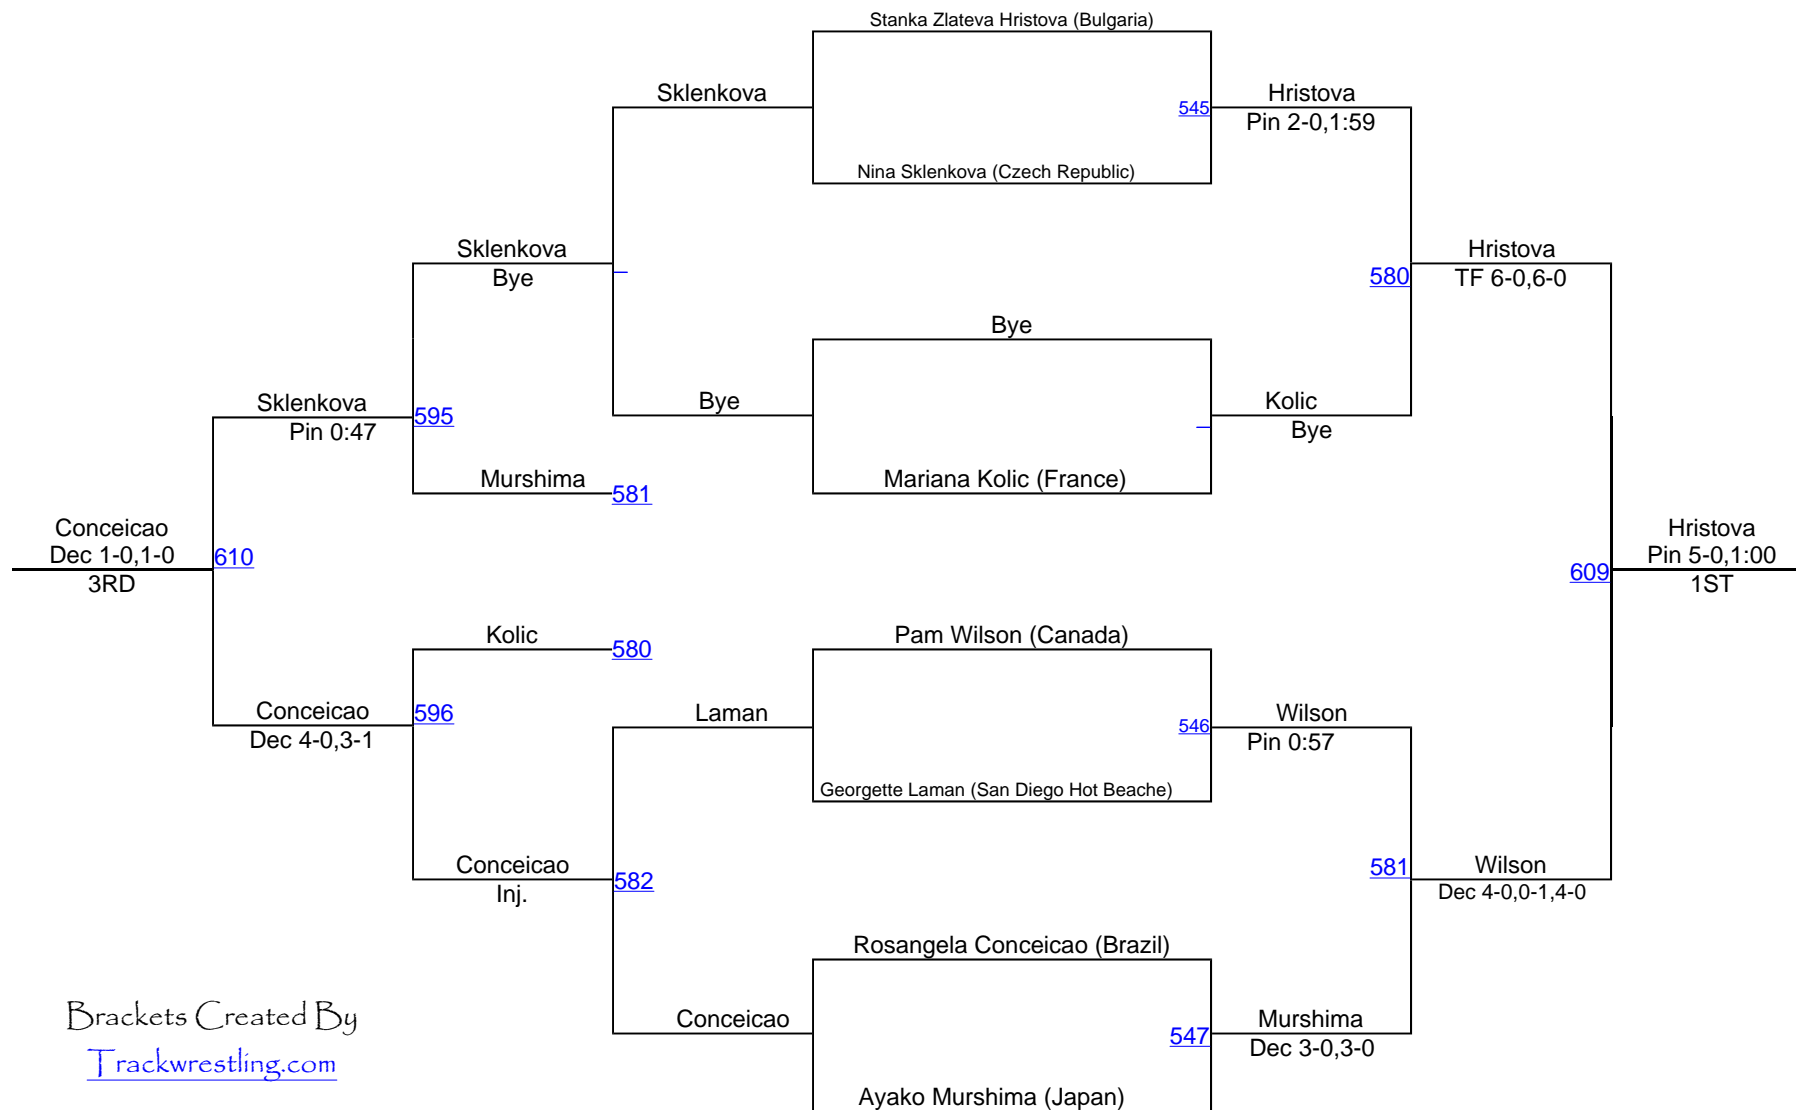

# Women`s FS (Sat) 72 KG / 158.5 lbs

Brackets Created By  
[Trackwrestling.com](http://Trackwrestling.com)