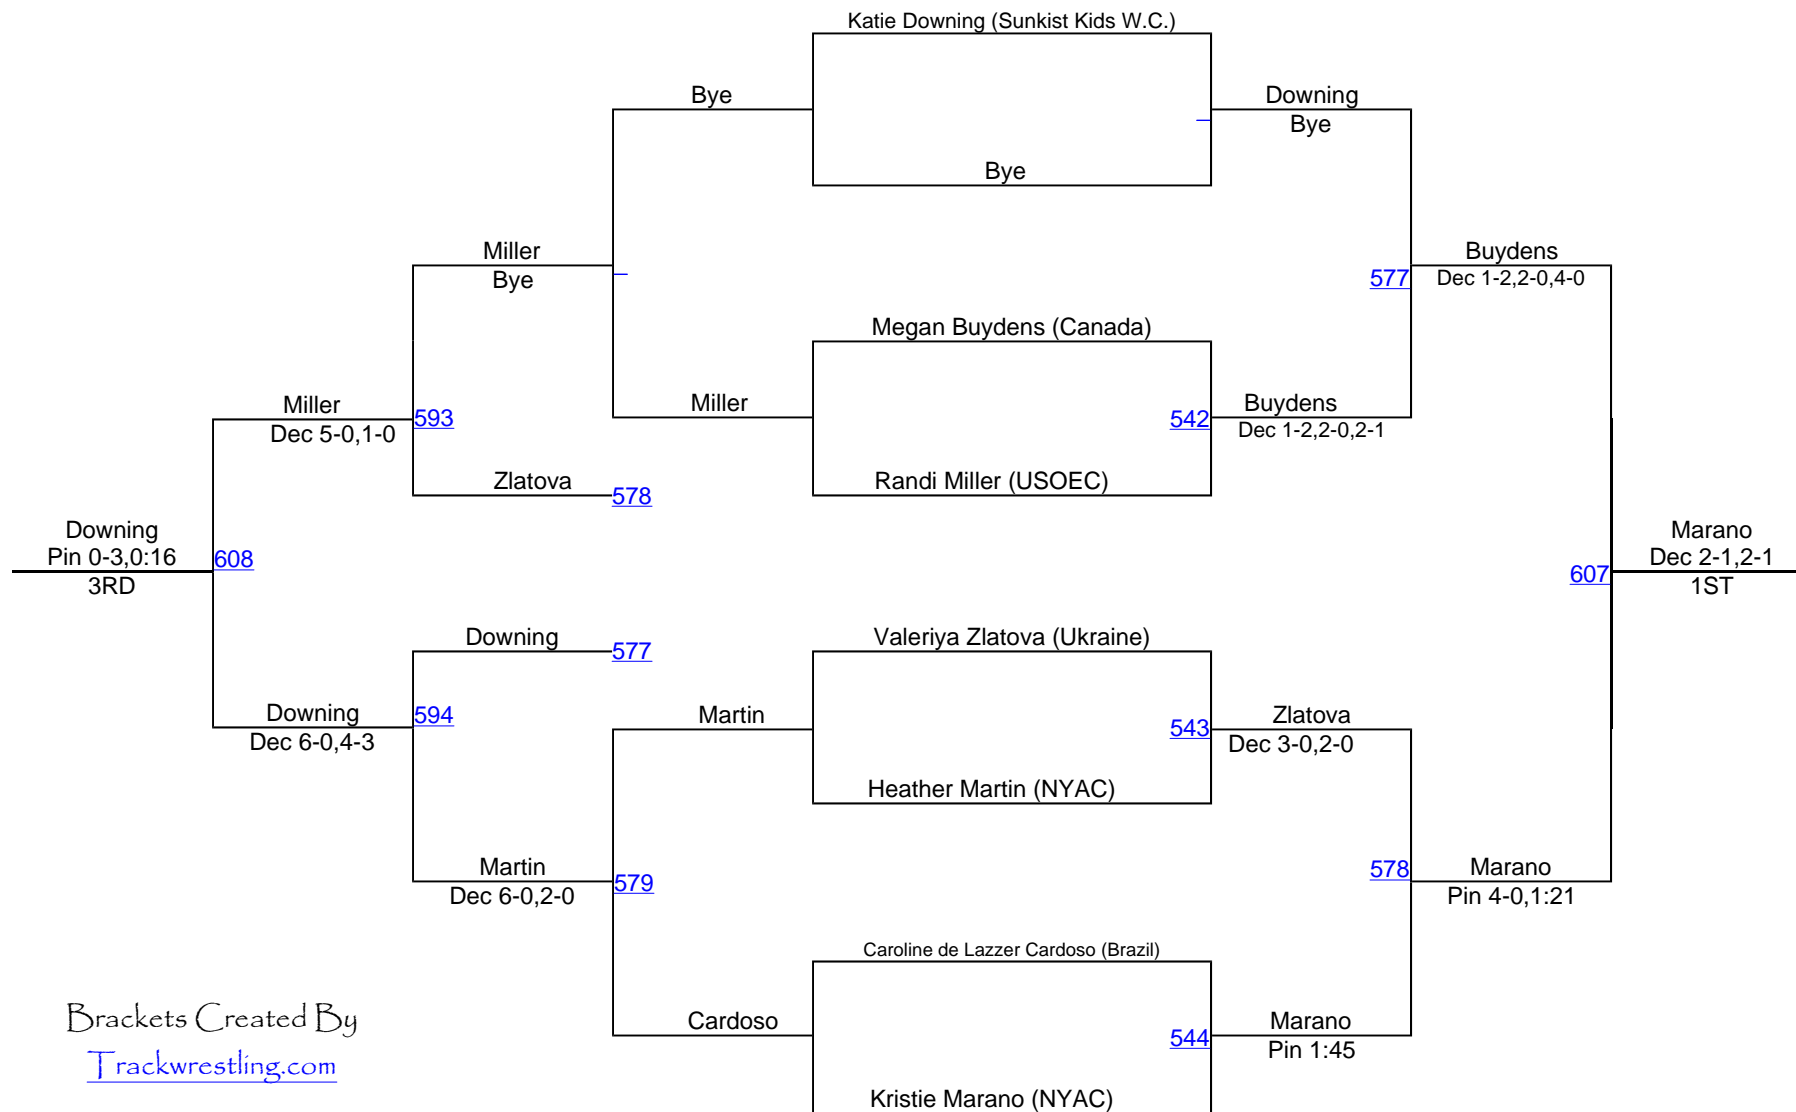

Dave Schultz

Women`s FS (Sat) 67 KG / 147.5 lbs

Brackets Created By
Trackwrestling.com