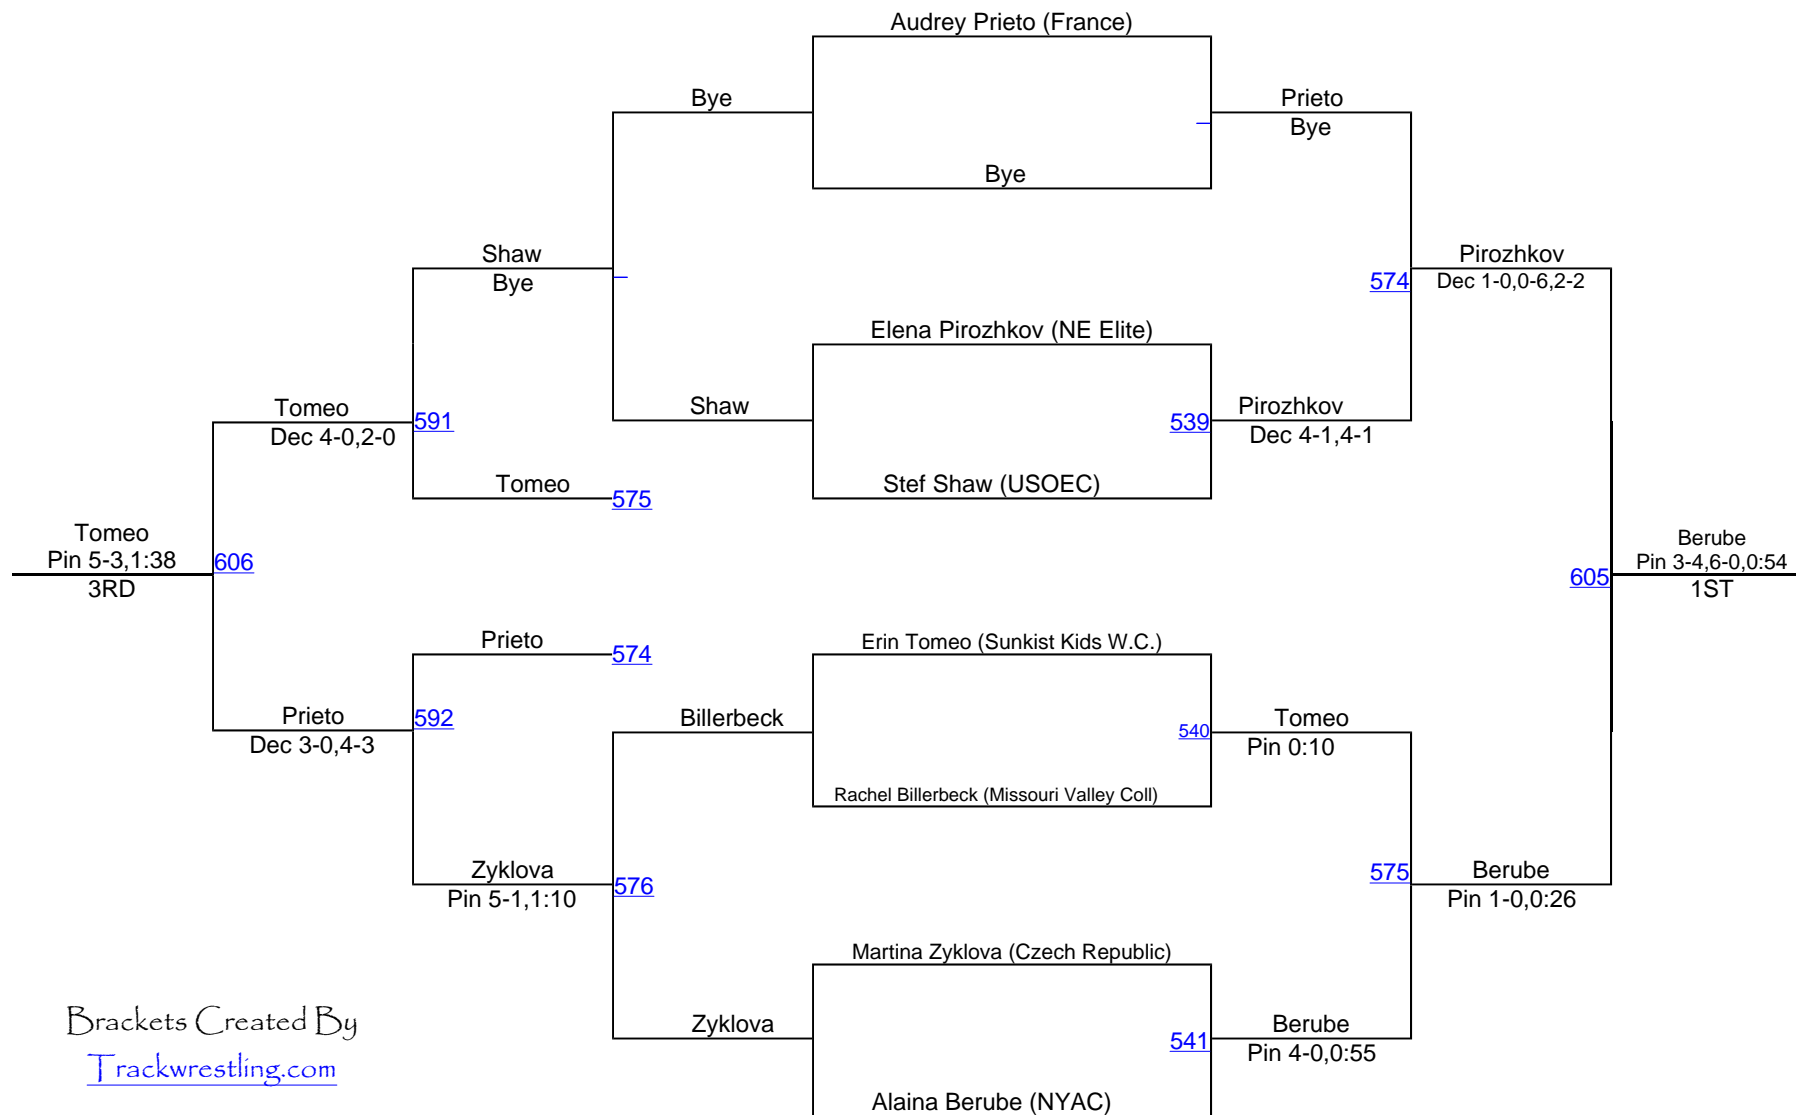

Dave Schultz

Women`s FS (Sat) 63 KG / 138.5 lbs

Brackets Created By
Trackwrestling.com