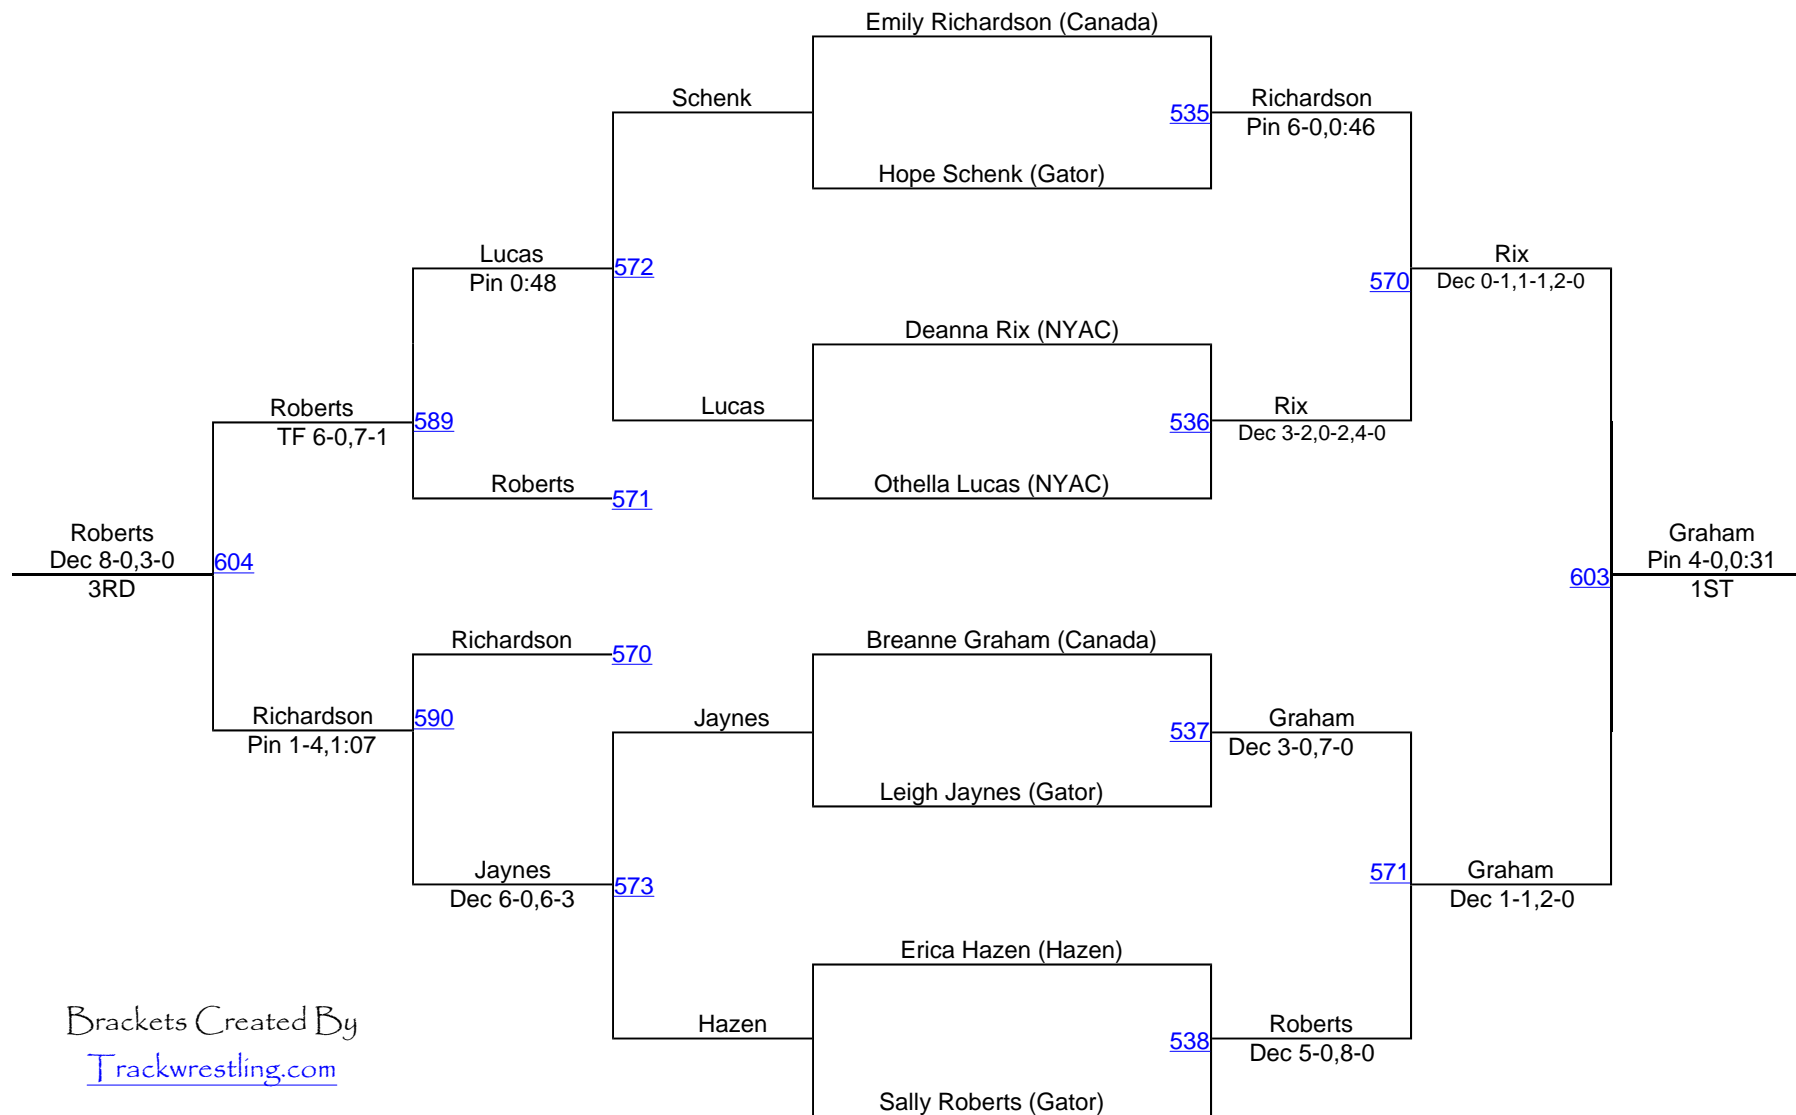

# Women`s FS (Sat) 59 KG / 130 lbs

Brackets Created By  
[Trackwrestling.com](http://Trackwrestling.com)